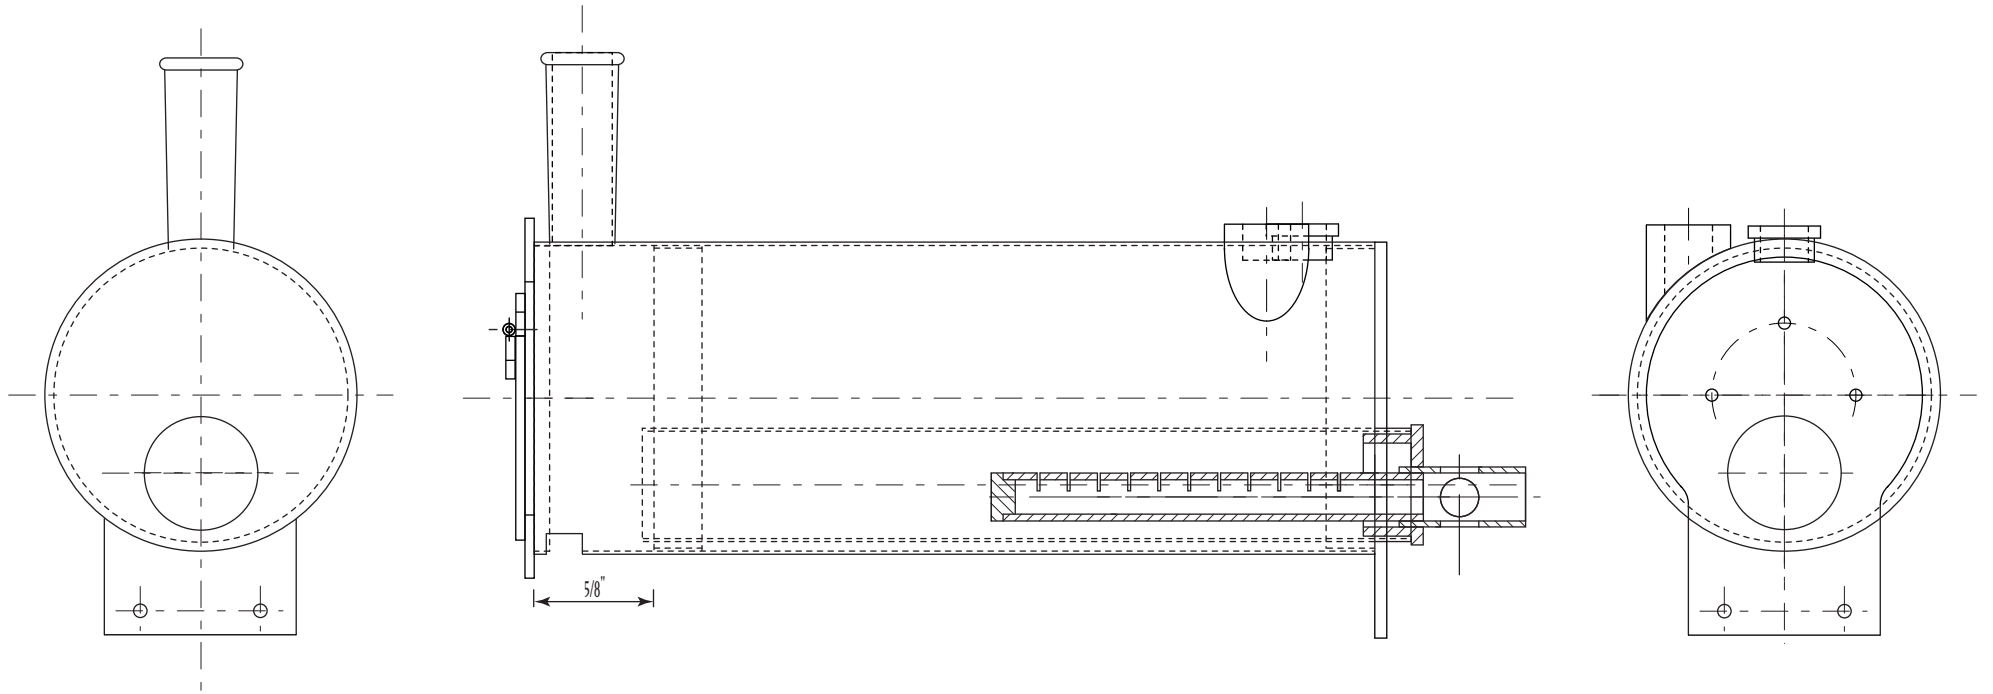

Guinness

16 mm to 1 foot scale

Title:	Boiler Assembly
Date:	20/05/2009
Tolerance:	$\pm 0.005"$ Unless Stated Otherwise
Material:	As Stated
Drawn By:	Robert John Bath