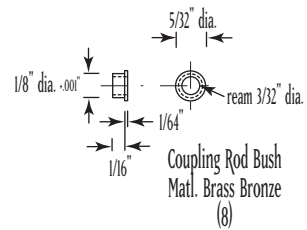

Guinness

16 mm to 1 foot scale

Title:	Running Gear
Date:	05/05/2009
Tolerance:	+ 0.005" - 0.005" Unless Stated Otherwise
Material:	As Stated
Drawn By:	Robert John Bath