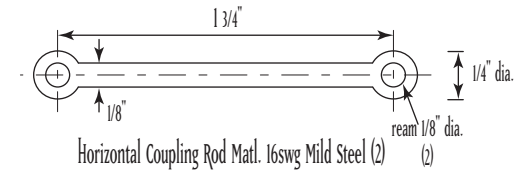

Guinness

16 mm to 1 foot scale

Title:	Running Gear
Date:	05/05/2009
Tolerance:	+ 0.005" - 0.005" Unless Stated Otherwise
Material:	As Stated
Drawn By:	Robert John Bath