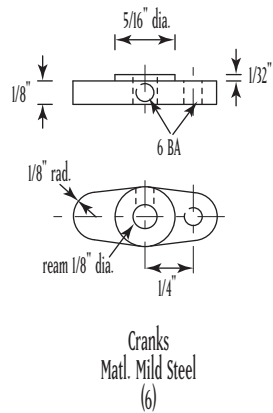

Guinness

16 mm to 1 foot scale

Title:	Running Gear
Date:	05/05/2009
Tolerance:	+ 0.005" - 0.005" Unless Stated Otherwise
Material:	As Stated
Drawn By:	Robert John Bath