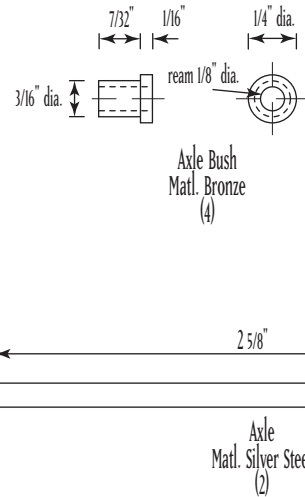

Guinness

16 mm to 1 foot scale

Title:	Running Gear
Date:	05/05/2009
Tolerance:	+ 0.005" - 0.005" Unless Stated Otherwise
Material:	As Stated
Drawn By:	Robert John Bath