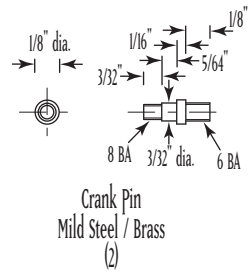

Guinness

16 mm to 1 foot scale

Title:	Running Gear
Date:	05/05/2009
Tolerance:	+ 0.005" - 0.005" Unless Stated Otherwise
Material:	As Stated
Drawn By:	Robert John Bath