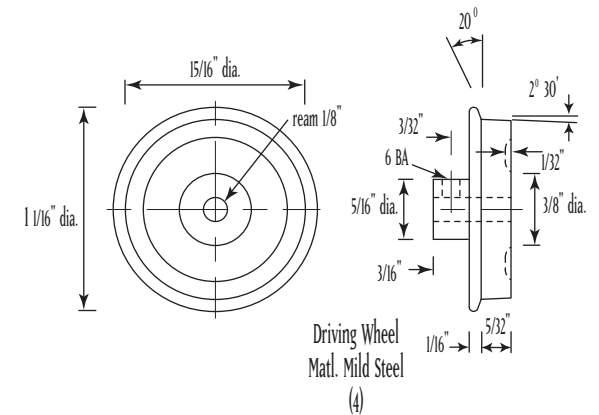

Guinness

16 mm to 1 foot scale

Title:	Running Gear
Date:	05/05/2009
Tolerance:	+ 0.005" - 0.005" Unless Stated Otherwise
Material:	As Stated
Drawn By:	Robert John Bath