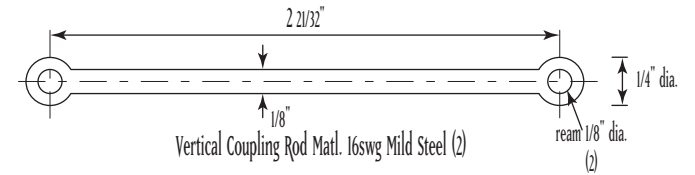

Guinness

16 mm to 1 foot scale

Title:	Running Gear
Date:	05/05/2009
Tolerance:	+ 0.005" - 0.005" Unless Stated Otherwise
Material:	As Stated
Drawn By:	Robert John Bath