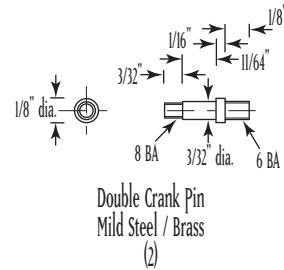

Guinness

16 mm to 1 foot scale

Title:	Running Gear
Date:	05/05/2009
Tolerance:	+ 0.005" - 0.005" Unless Stated Otherwise
Material:	As Stated
Drawn By:	Robert John Bath