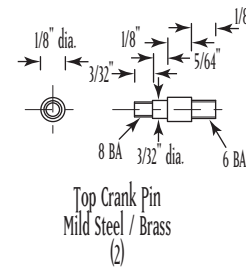

Guinness

16 mm to 1 foot scale

Title:	Running Gear
Date:	05/05/2009
Tolerance:	+ 0.005" - 0.005" Unless Stated Otherwise
Material:	As Stated
Drawn By:	Robert John Bath